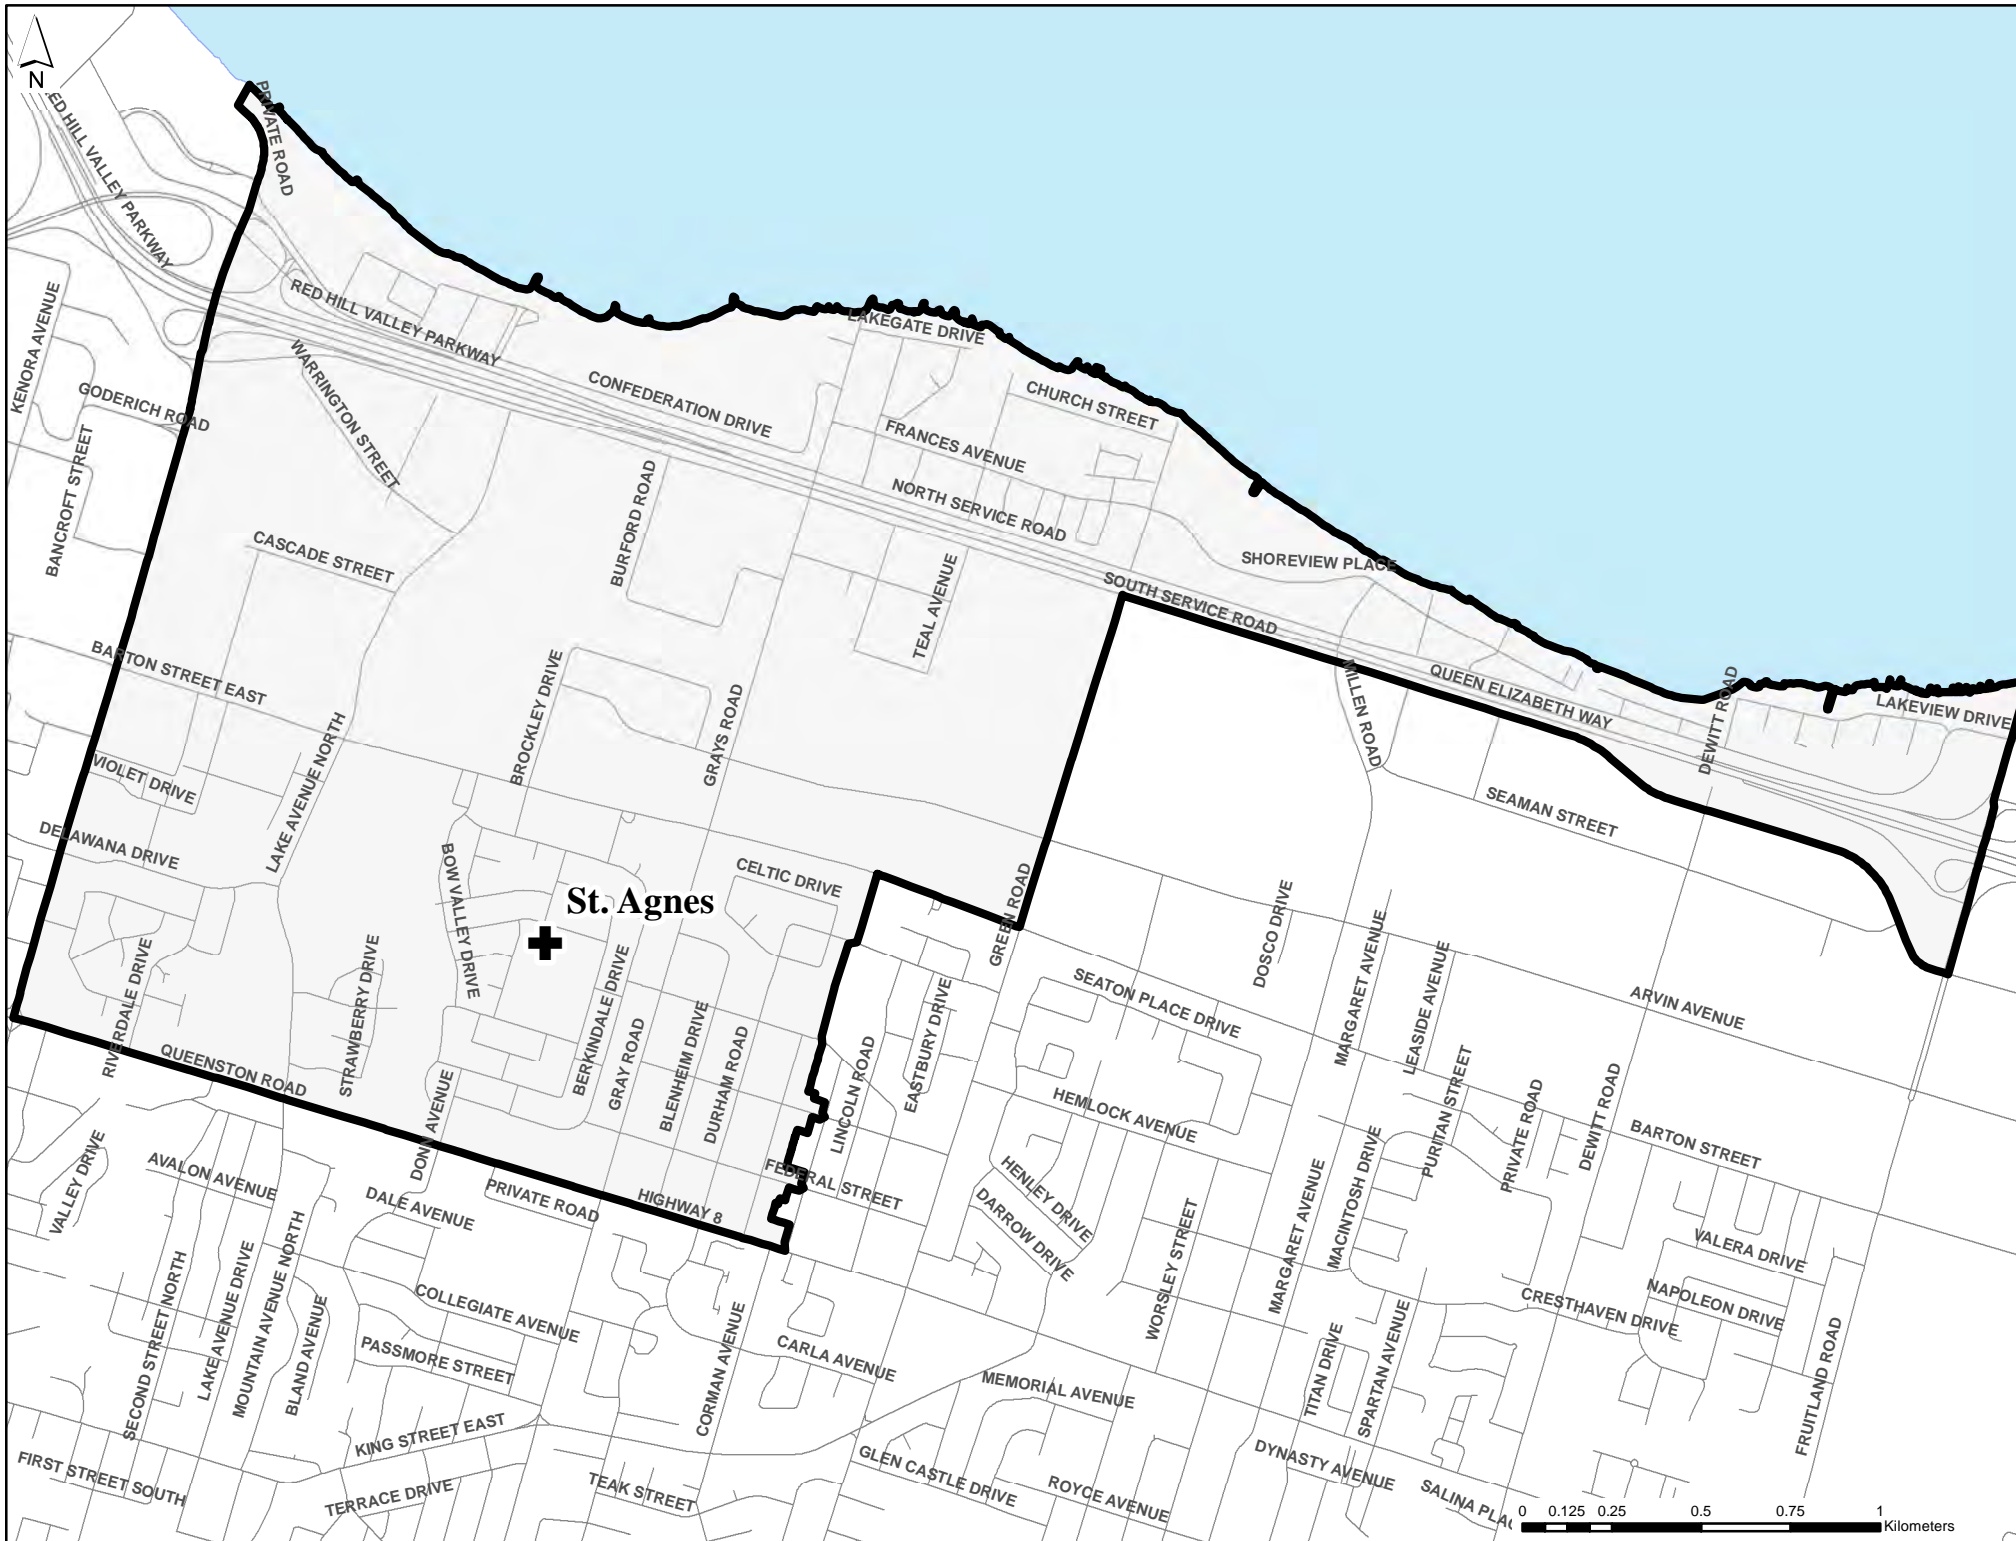

School Attendance Boundary 2022 / 2023

St. Agnes CES

Grade:	JK- 8
Address:	80 Colcrest Street Hamilton, Ontario L8E 3Y8
Phone #:	905-560-7616
Parish:	St. Francis Xavier Church 304 Highway 8, Stoney Creek
Secondary Feeder School:	Cardinal Newman CSS
School Website:	http://stag.hwcdsb.ca/

-  Catholic Elementary School
-  Catholic Elementary School Boundary

0 0.125 0.25 0.5 0.75 1 Kilometers

0 1.5 3 6 9 12 Kilometers